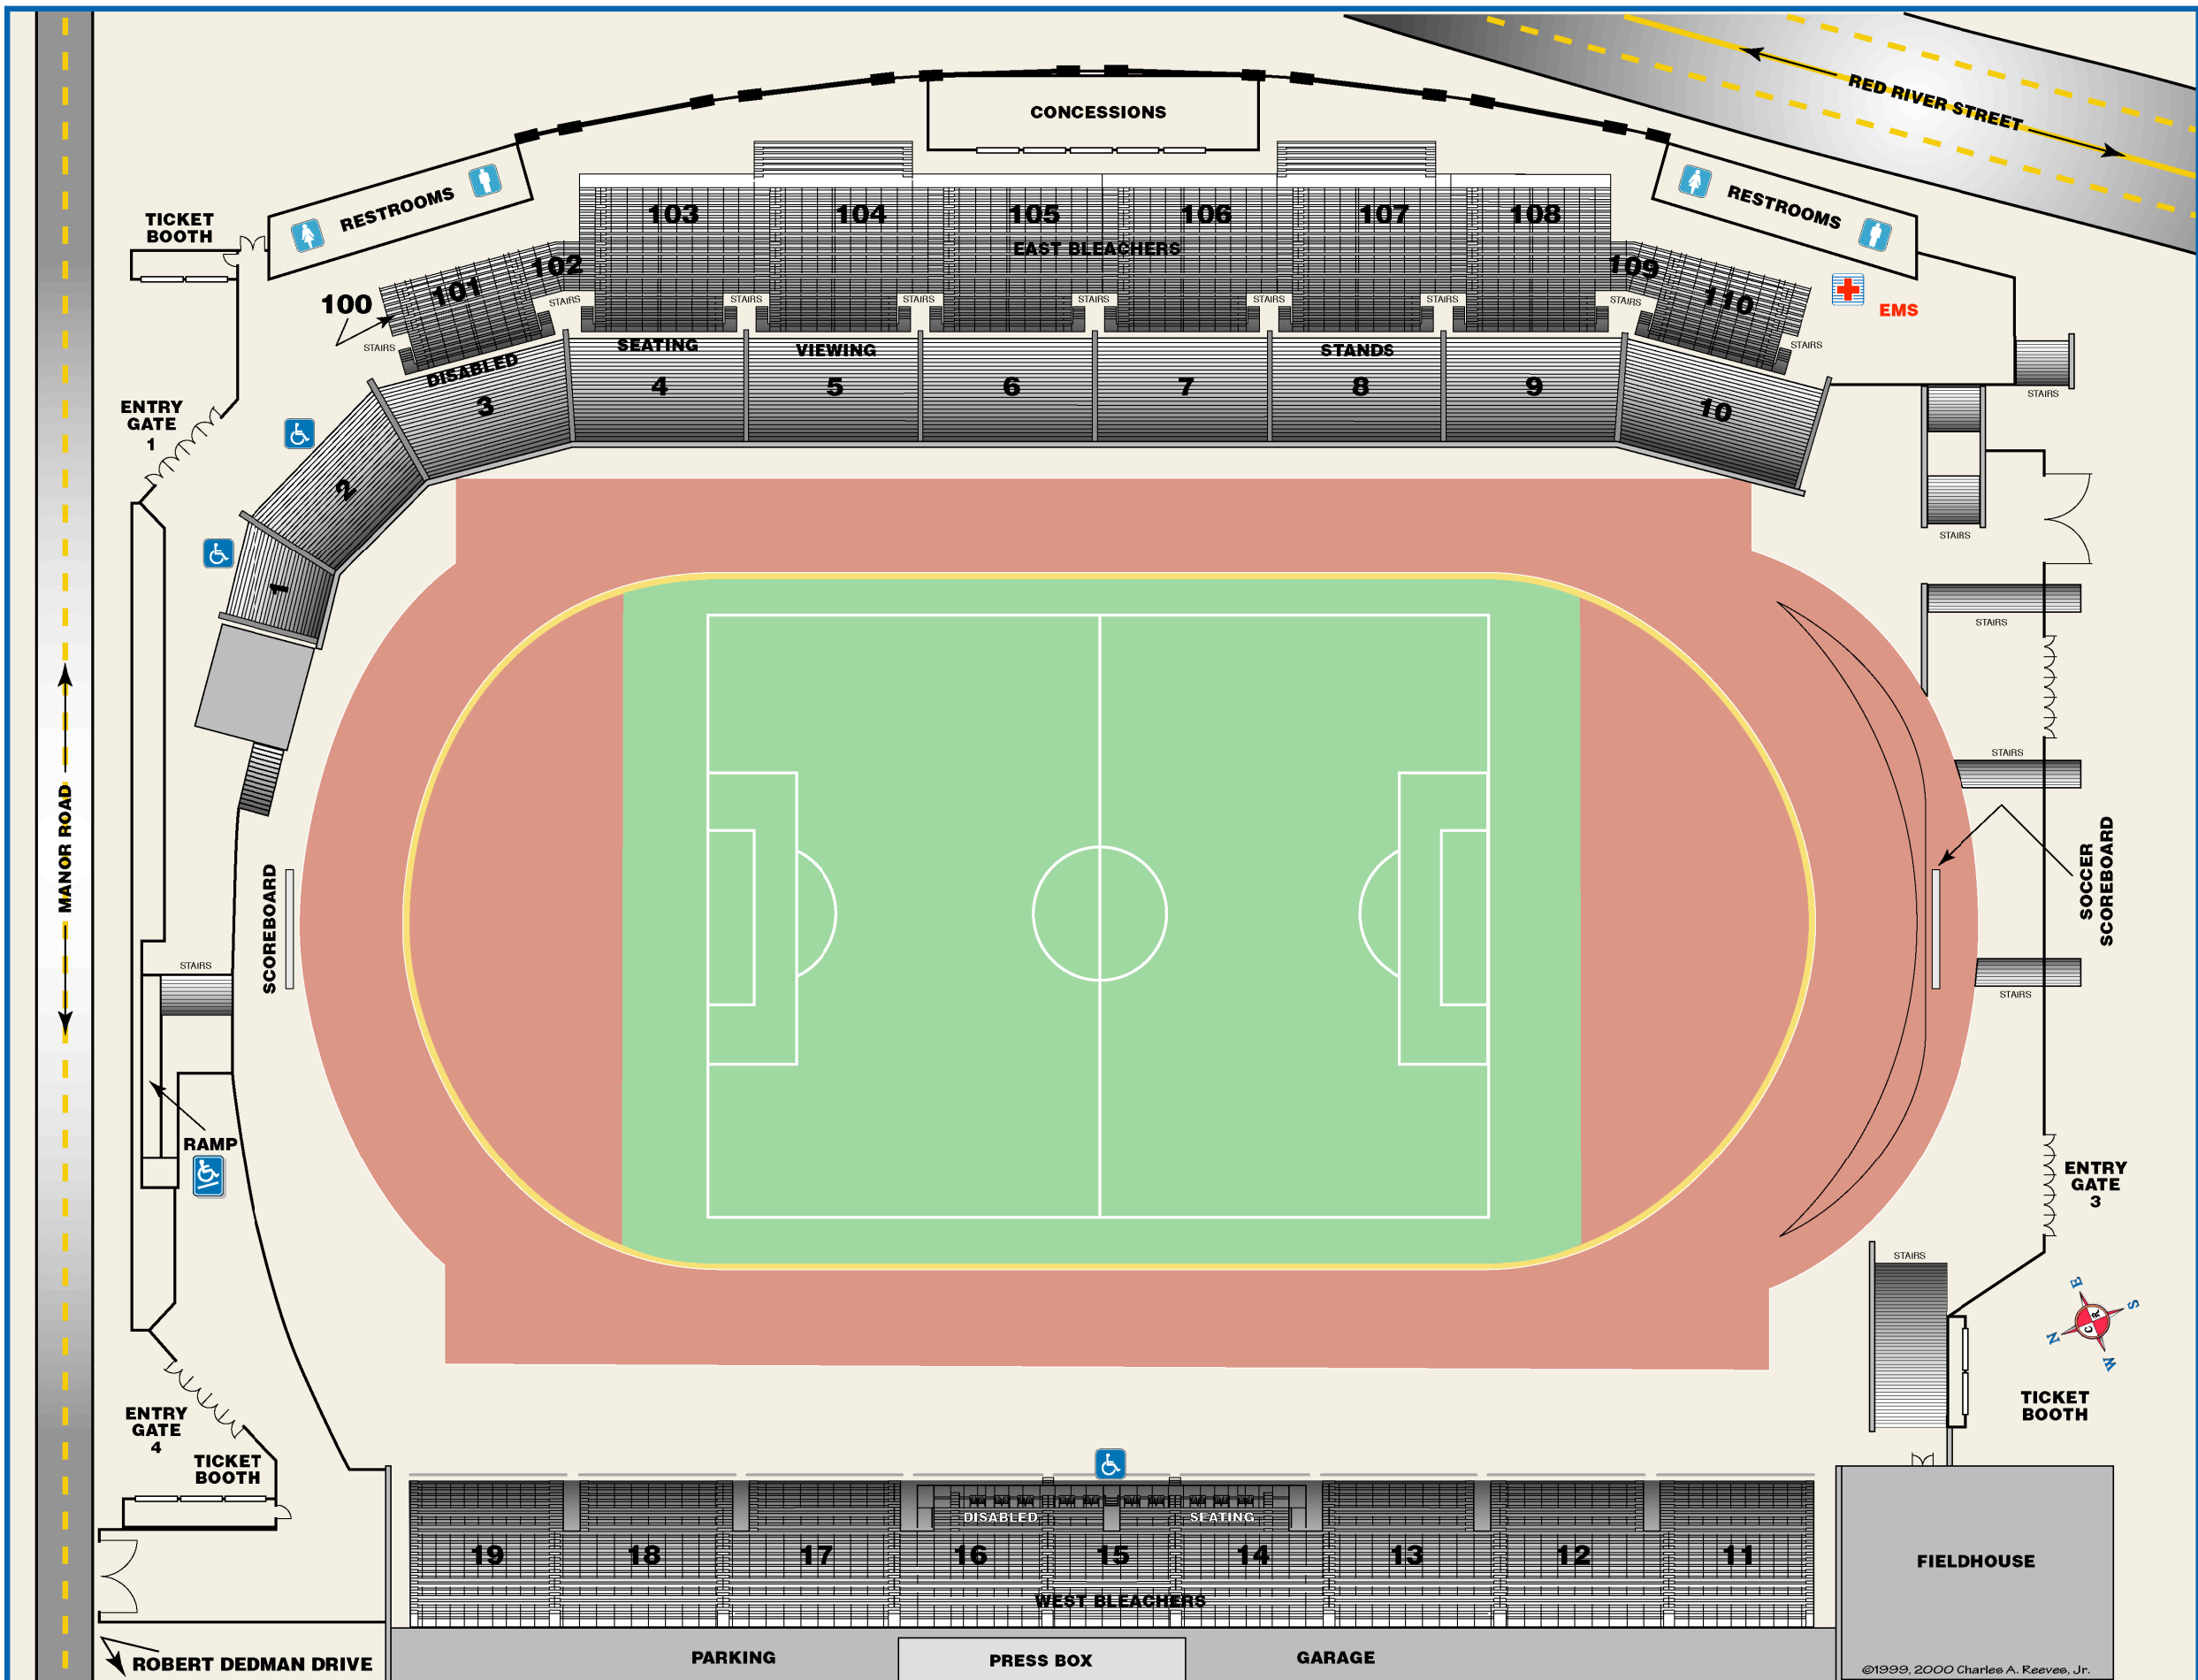

MIKE A. MYERS STADIUM and SOCCER FIELD

Longhorn All-Sports Package: Gate 1

NCAA Pass Gate: Gate 1

Mobility Impaired: Gates 1 & 4